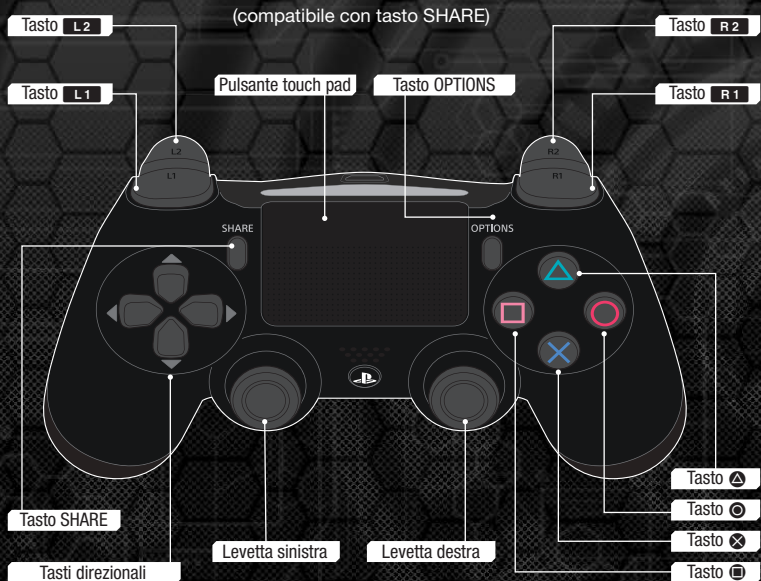

COMANDI

Controller wireless DUALSHOCK®4

Comandi di base

Levetta sinistra	Cammina
Levetta sinistra + Tasto R1	Corri
Levetta sinistra + Tasto ○	Passo veloce
Levetta destra	Controllo telecamera (cambia bersaglio agganciato se l'agganciamento è attivo)
Tasto ○	Parla/Esamina, Recupera (se respinto)
Tasto ×	Salta/Salto multiplo (gli avatar di fata possono saltare fino a 2 volte)
Tasto □	Attacco debole, Attacco con passo (durante il passo)
Tasto △	Attacco forte, Attacco con passo (durante il passo)
Tasto △ + Tasto ○	Attacco switch
Tasto R1 + Tasti personalizzati	Usa scorciatoia 1 (3)
Tasto R2 + Tasti personalizzati	Usa scorciatoia 2 (4)
Tasto R1 + Tasto ○	Blocca
Tasto L1 + Tasto R1	Cambia personaggio
Tasto L1	Attiva/disattiva agganciamento
Tasto L2	Ripristina telecamera
Tasto R3	Cambia scorciatoia
Pulsante touch pad	Menu Oggetti/Menu Comandi
Tieni premuto il pulsante touch pad	Menu Comunicazioni
Tasto OPTIONS	Menu principale